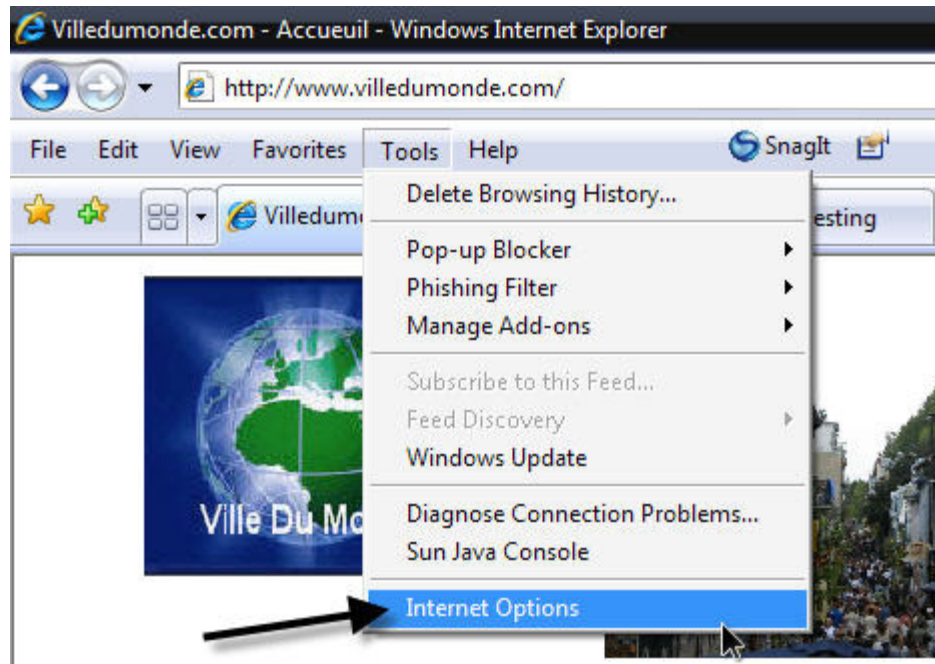

Voici les étapes pour ajouter le site dans la zone sécurisé :

1. Click on Tools and select Internet Option :

2. Then, click on Security Tab. Select Trusted sites. And select the security level to a maximum MEDIUM level , you can select LOW level if you want. Click on Sites :

3. Uncheck the case at the bottom. This will allow you to add this website : <http://www.villedumonde.com> , and voilà, you take advantage of everything on this website without any restriction :